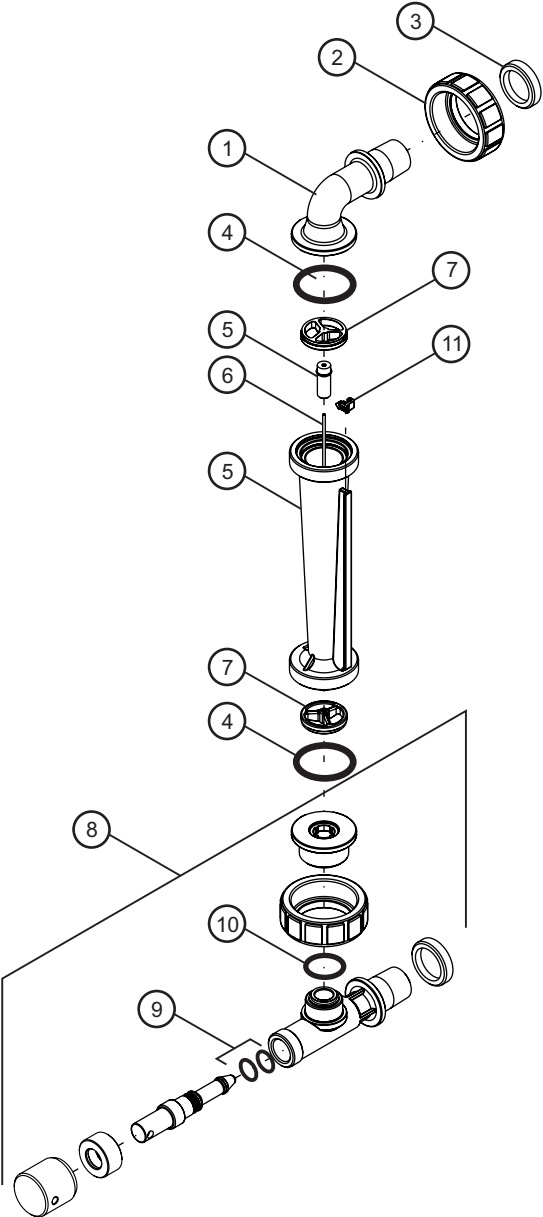

F-450NA - Adjustable (Panel Mount)

F-450NA - Adjustable (Panel Mount)

No.	Part No.	Desc.
1	F-44N41	3/8" Male NPT 90° Elbow, Polysulfone
	F-44N42	1/2" Male NPT 90° Elbow, Polysulfone
	F-44N21	3/4" Male NPT 90° Elbow, Polysulfone
2		
	F-44N06	3/4" Half Union, Nylon
3	F-4427A	3/8" and 1/2" Panel mount lock nut
	F-4428A	3/4" Panel mount lock nut
4		
	90003-082	O-ring seal, Viton
	90003-039	O-ring seal, EP
5	N/A	Meter body and Float not sold separately
6	F-45N005	F-45375, F-45376, F-45500 Guide Rod, 316 ss
6	F-45N021	F-45750 Guide Rod, 316 ss
6	F-45N005H	F-45375, F-45376, F-45500 Guide Rod, HastelloyC-276
6	F-45N021H	F-45750 Guide Rod, Hastelloy C-276
7	F-45N019	3/4" Guide Rod holder, Polysulfone
8	F-45N031-1	3/8" M/NPT Valve Assm. large, Poly, Viton Seals
8	F-45N031-2	1/2" M/NPT Valve Assm. large, Poly, Viton Seals
8	F-45N031-3	3/4" M/NPT Valve Assm. large, Poly, Viton Seals
9	90003-010	O-ring, Viton
9	90003-009	O-ring, EP
10	90003-018	O-ring, Viton
10	90003-071	O-ring, EP
11	F-45N043	Indicator, Red