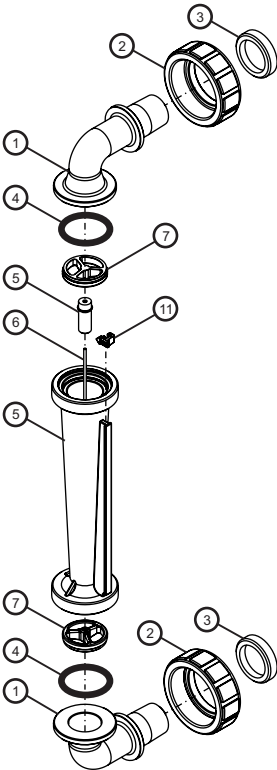

F-450N - In-Line

No.	Part No.	Desc.
1	F-45N011	3/8" Male NPT in-line adapter, Polysulfone
	F-44N011	1/2" Male NPT in-line, Polysulfone
	F-45N048	1/2" Male NPT in-line, Brass
	F-44N008	1/2" SWEAT in-line, Brass
	F-44N09	3/4" Male NPT in-line, Polysulfone
	F-44N25	3/4" Male NPT in-line, Brass
2	F-44N06	3/4" Half Union, Nylon
	F-44N06AL	3/4" Half Union, Aluminum
4		
	90003-082	O-ring seal, Viton
	90003-039	O-ring seal, EP
5	N/A	Meterbody and Float not sold separately
6	F-45N005	F-45375, F-45376, F-45500 Guide Rod 316 ss
	F-45N021	F-45750 Guide Rod, 316 ss
	F-45N005H	F-45375, F-45376, F-45500 Guide Rod Hastelloy C-276
	F-45N021H	F-45750, Guide Rod Hastelloy C-276
7	F-45N007	3/8" and 1/2" Guide Rod holder, Polysulfone
	F-45N019	3/4" Guide Rod holder, Polysulfone
11	F-45N043	Indicator, Red

F-450NE - Elbow (Panel Mount)

No.	Part No.	Desc.
1	F-44N41	3/8" Male NPT 90° Elbow, Polysulfone
	F-44N42	1/2" Male NPT 90° Elbow, Polysulfone
	F-44N21	3/4" Male NPT 90° Elbow, Polysulfone
2	F-44N06	3/4" Half Union, Nylon
3	F-4427A	3/8" and 1/2" Panel mount lock nut
	F-4428A	3/4" Panel mount lock nut
4	90003-082	O-ring seal, Viton
	90003-039	O-ring seal, EP
5	N/A	Meterbody and Float not sold separately
6	F-45N005F	45375, F-45376, F-45500 Guide Rod 316 ss
	F-45N021	F-45750 Guide Rod, 316 ss
6	F-45N005H	F-45375, F-45376, F-45500 Guide Rod Hastelloy C-276
	F-45N021H	F-45750 Guide Rod, Hastelloy C-276
7	F-45N007	3/8" and 1/2" Guide Rod holder, Polysulfone
7	F-45N019	3/4" Guide Rod holder, Polysulfone
11	F-45N043	Indicator, Red