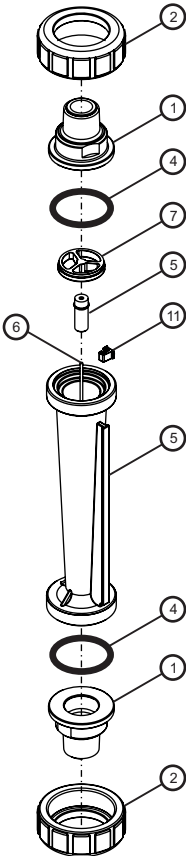

F-450N - In-Line

No.	Part No.	Desc.
1	F-45N011	3/8" Male NPT in-line adapter, Polysulfone
	F-44N011	1/2" Male NPT in-line, Polysulfone
	F-45N048	1/2" Male NPT in-line, Brass
	F-44N008	1/2" SWEAT in-line, Brass
	F-44N09	3/4" Male NPT in-line, Polysulfone
	F-44N25	3/4" Male NPT in-line, Brass
2	F-44N06	3/4" Half Union, Nylon
	F-44N06AL	3/4" Half Union, Aluminum
4		
	90003-082	O-ring seal, Viton
	90003-039	O-ring seal, EP
5	N/A	Meterbody and Float not sold separately
6	F-45N005	F-45375, F-45376, F-45500 Guide Rod 316 ss
	F-45N021	F-45750 Guide Rod, 316 ss
	F-45N005H	F-45375, F-45376, F-45500 Guide Rod Hastelloy C-276
	F-45N021H	F-45750, Guide Rod Hastelloy C-276
7	F-45N007	3/8" and 1/2" Guide Rod holder, Polysulfone
	F-45N019	3/4" Guide Rod holder, Polysulfone
11	F-45N043	Indicator, Red

F-450NE - Elbow (Panel Mount)

No.	Part No.	Desc.
1	F-44N41	3/8" Male NPT 90° Elbow, Polysulfone
	F-44N42	1/2" Male NPT 90° Elbow, Polysulfone
	F-44N21	3/4" Male NPT 90° Elbow, Polysulfone
2	F-44N06	3/4" Half Union, Nylon
3	F-4427A	3/8" and 1/2" Panel mount lock nut
	F-4428A	3/4" Panel mount lock nut
4	90003-082	O-ring seal, Viton
	90003-039	O-ring seal, EP
5	N/A	Meterbody and Float not sold separately
6	F-45N005F	45375, F-45376, F-45500 Guide Rod 316 ss
	F-45N021	F-45750 Guide Rod, 316 ss
6	F-45N005H	F-45375, F-45376, F-45500 Guide Rod Hastelloy C-276
	F-45N021H	F-45750 Guide Rod, Hastelloy C-276
7	F-45N007	3/8" and 1/2" Guide Rod holder, Polysulfone
7	F-45N019	3/4" Guide Rod holder, Polysulfone
11	F-45N043	Indicator, Red